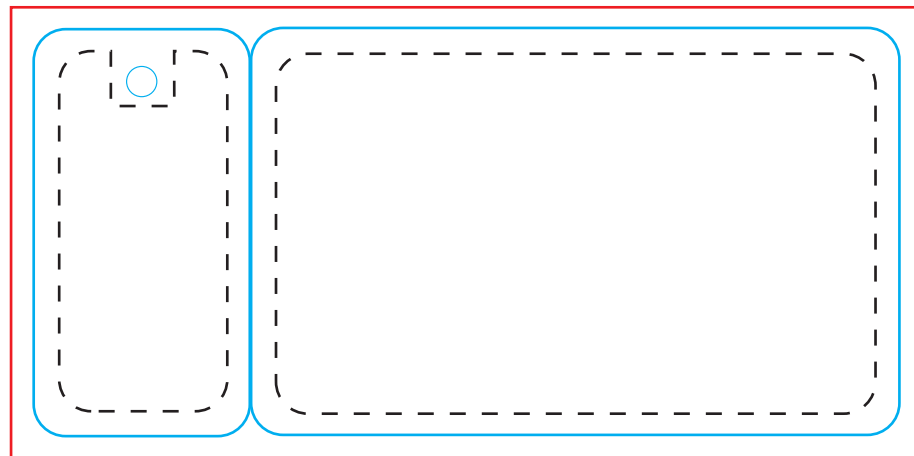

Card Plus 1 Key Tag Size: 114.5mmx54mm

OVERALL BLEED DIMENSIONS: 121x60mm
FINISHED DIMENSIONS: 114.5mmx54mm

If a picture or colored area touch the edges of the card
please extend them to form the bleed.

FRONT

BACK